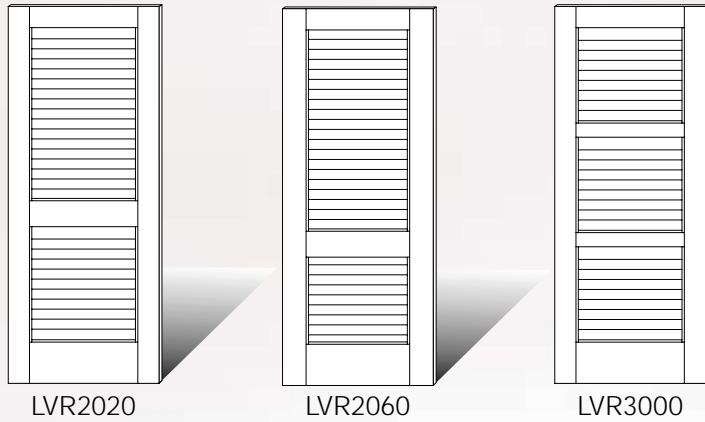

Here are just a few examples of some louver door styles. Louvers are available to replace any square panel; however the door must have a lockrail.

As always we welcome custom designs.

Full Louver Doors