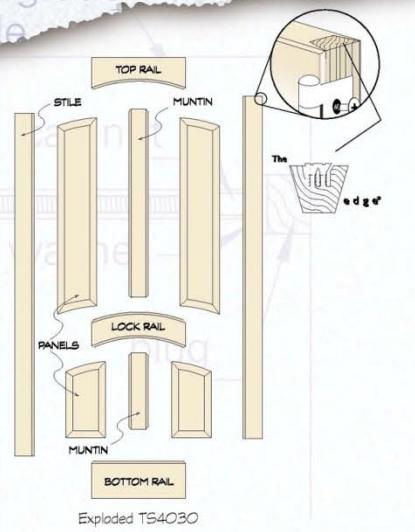

CONSTRUCTION

THE TRUSTILE FAMILY

A FEW OF OVER 300 STYLES

OPTIONS

Stile and Rail Construction

We use true stile and rail construction with The Wedge® in all of our MDF Doors. This increases the door's rigidity and strength and allows for quick and easy installation. As shown, our exterior doors include our exclusive TruBOLT® system along with exterior grade MDF which is both termite and water proof. See your dealer for full specifications.