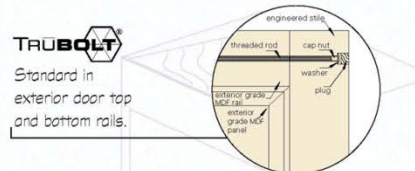

CONSTRUCTION

THE TRUSTILE FAMILY

A FEW OF OVER 300 STYLES

OPTIONS

Stile and Rail Construction

We use true stile and rail construction with The Wedge® in all of our MDF Doors. This increases the door's rigidity and strength and allows for quick and easy installation. As shown, our exterior doors include our exclusive TruBOLT® system along with exterior grade MDF which is both termite and water proof. See your dealer for full specifications.