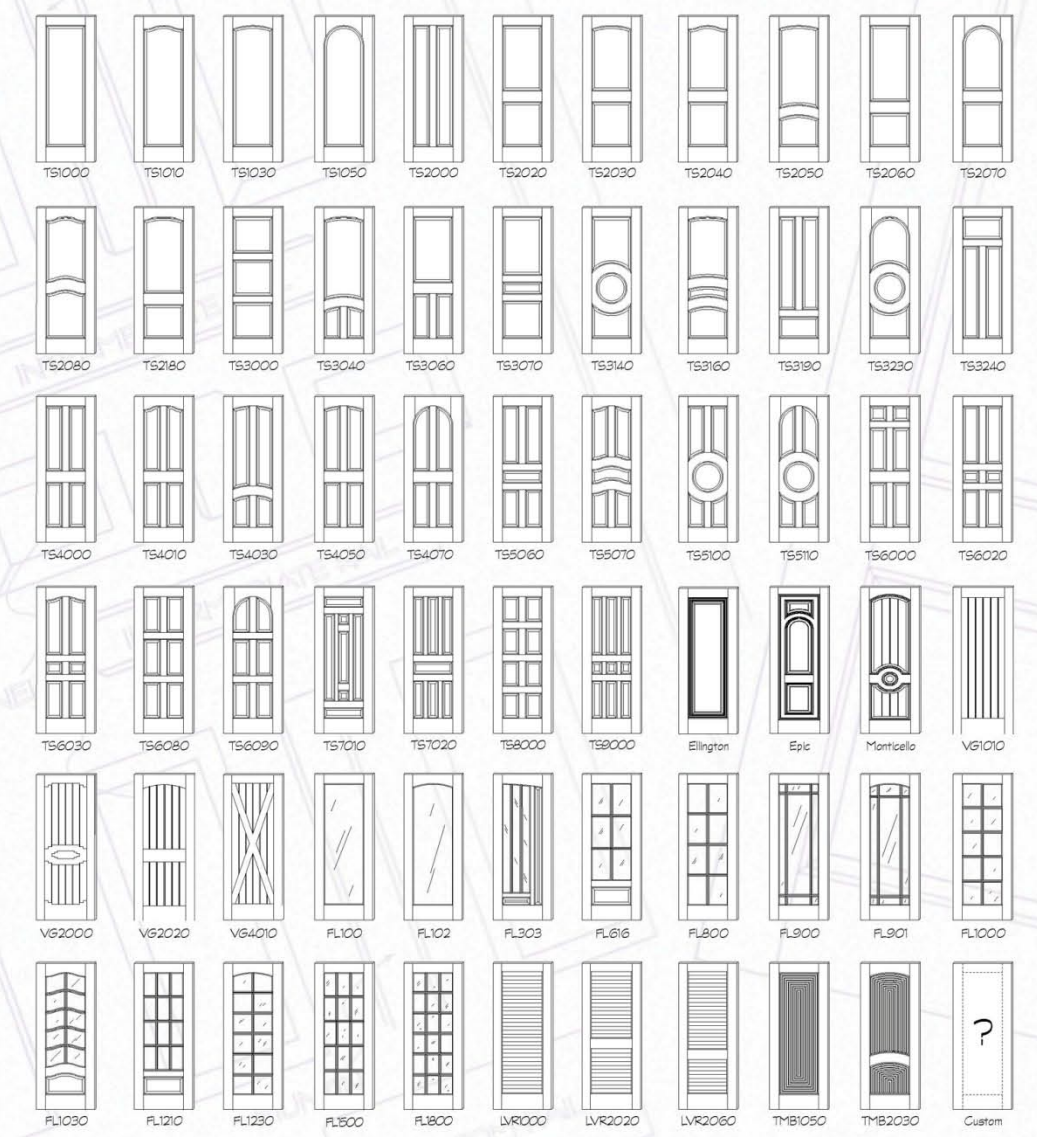

Louver Doors

Wood Doors

All of our door styles are available in most domestic and exotic wood species.

Below, we have illustrated some of our over 300 door styles. We also offer unlimited custom designs. For our full product line please see your TruStile dealer.

Panel Doors

We understand that sometimes you need something different to create that special opening. That's why we say "no problem" to custom layouts that maintain a theme between a pair of doors or multiple leaf bifolds.

Curved Tops and Options

Common Arch Pairs (CAP), Arch Tops (AT), Elliptical Tops (ET), Radius Tops (RT), Clipped Corners, Bypass Doors, Pocket Doors, Bifold Doors, Dutch Doors and Curved Doors.

TruChip™ Tracking and Tagging System