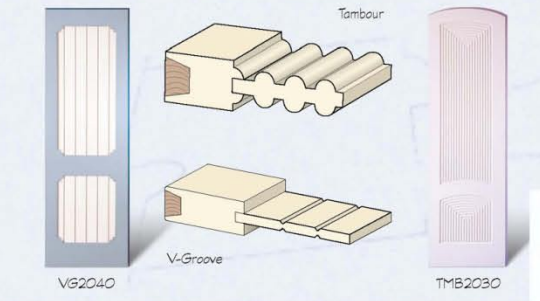

V-Groove and Tambour Doors