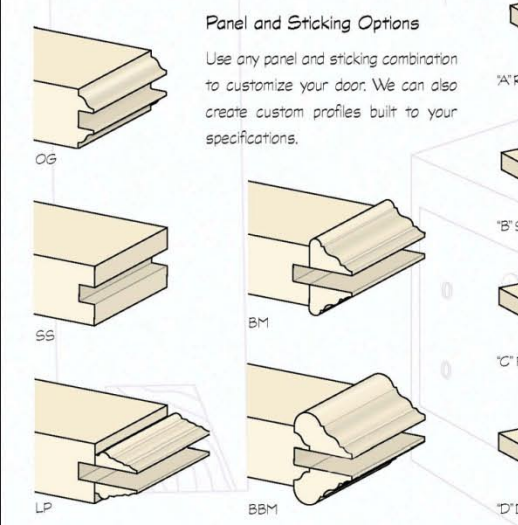

Louver Doors

Wood Doors

All of our door styles are available in most domestic and exotic wood species.

Below, we have illustrated some of our over 300 door styles. We also offer unlimited custom designs. For our full product line please see your TruStile dealer.

Panel Doors

We understand that sometimes you need something different to create that special opening. That's why we say "no problem" to custom layouts that maintain a theme between a pair of doors or multiple leaf bifolds.